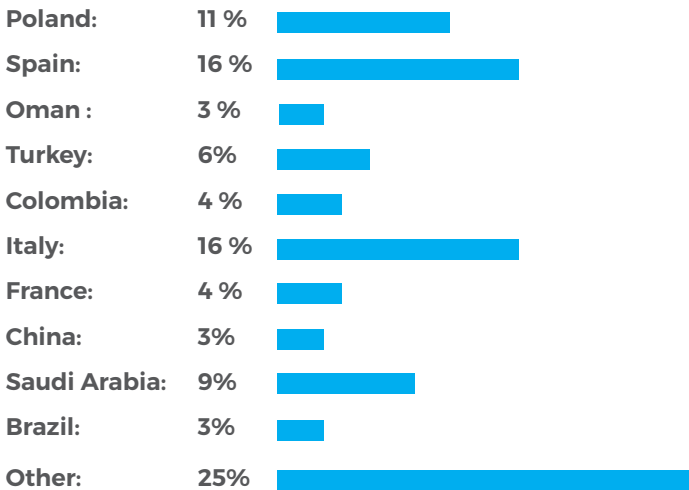

Easy transport links

City centre location

Nationality mix (average over last 12 months)

Age mix

"The school exceeds expectations for the quality of education, the quality of teaching and learners' achievements is excellent."