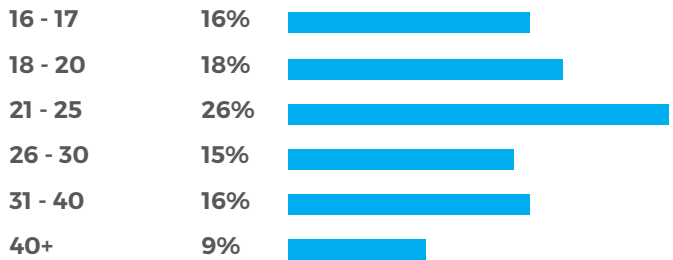

Easy transport links

City centre location

Nationality mix (average over last 12 months)

Age mix

"The school exceeds expectations for the quality of education, the quality of teaching and learners' achievements is excellent."